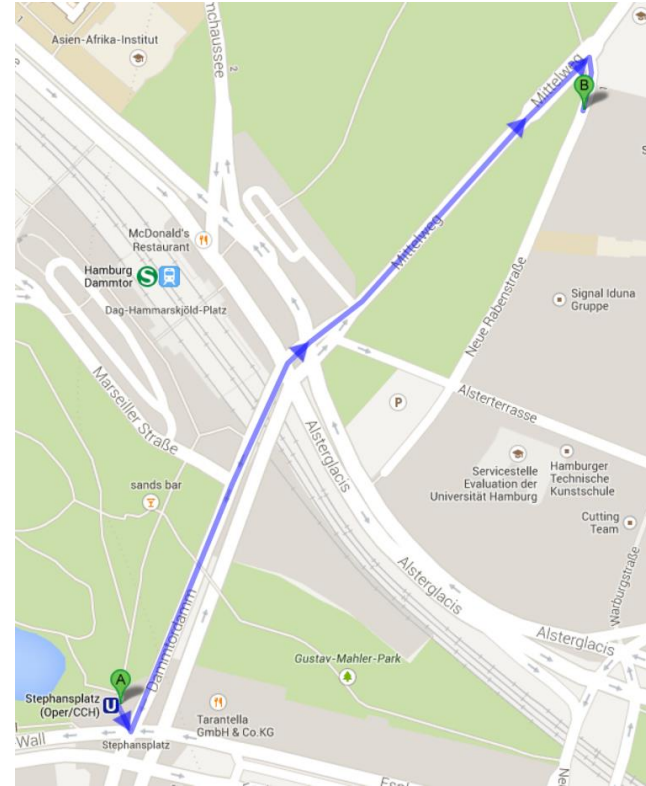

## By Train

- The nearest station is DAMMTOR. From there it is only a short 400m walk (approx. 5 min) or you take the bus 109 from Bf. DAMMTOR to FONTENAY (only one stop: 1,50 Euro).
- Link: <http://goo.gl/maps/H1nfs>
- To see the train schedule go to: [www.db.com](http://www.db.com)

## By Subway

- Nearest station is STEPHANSPLATZ. From there it is an 8 min walk (600m) or you take the bus 109 from U-STEPHANSPLATZ for two stations to FONTENAY.
- Link: <http://goo.gl/maps/190Vw>