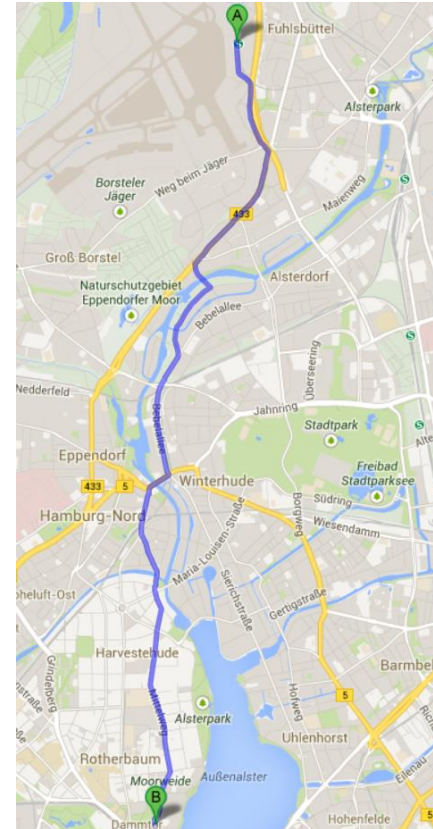

ROBA

From The Airport

- The trip from the airport is 9,2 km and will take approx. 16 min by cab (20 Euro).
- For more information about the flight schedule go to www.airport.de
- Link: <http://goo.gl/maps/ZNbWD>